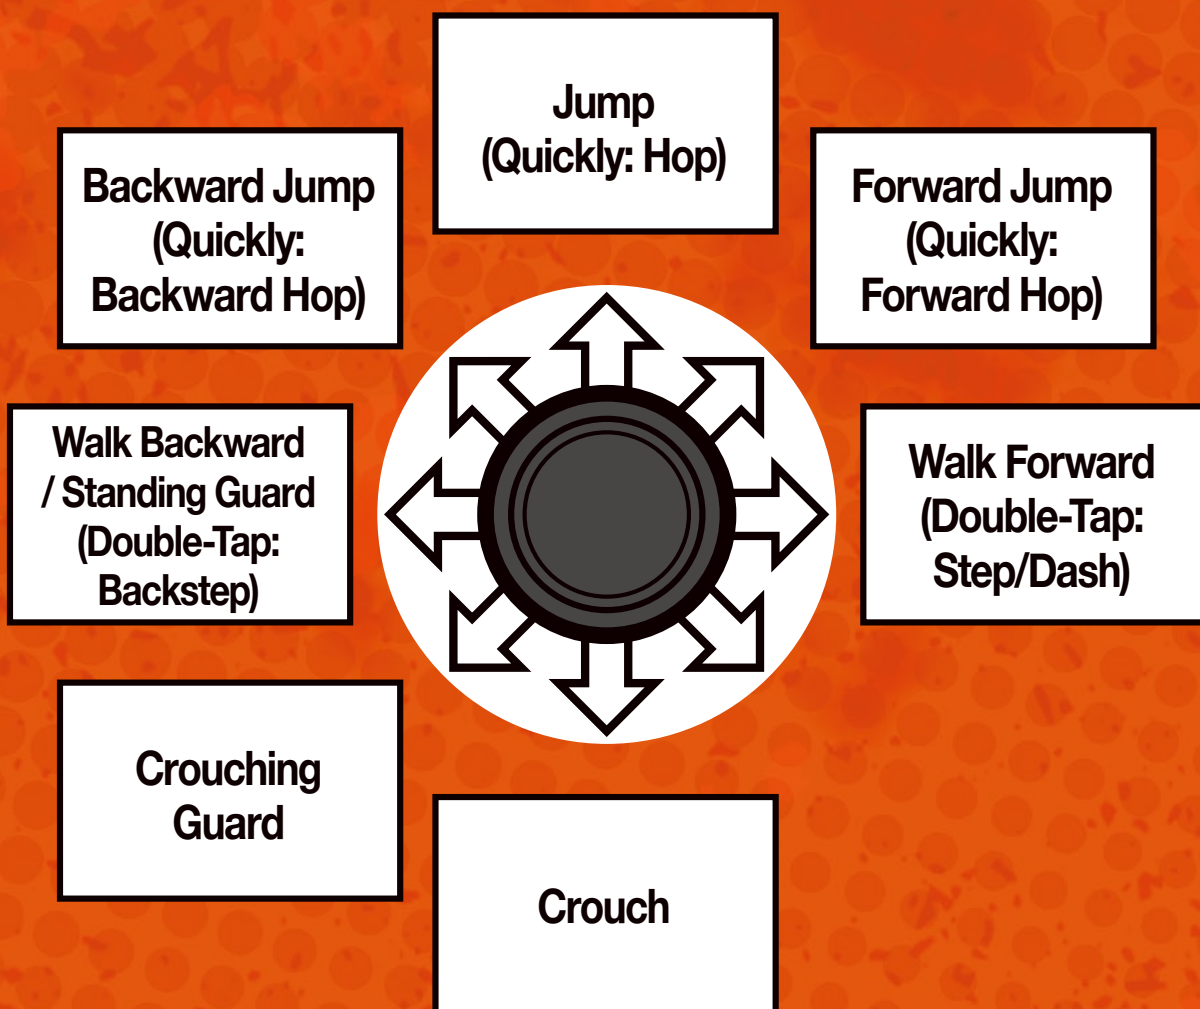

Basic Controls

Arcade Style

Controls are for when you're on the left (1P side) and your opponent is on the right (2P side).

Directional Buttons / Left Stick Controls

Button Controls

◻ Button	Light Punch
⊗ Button	Light Kick
▲ Button	Heavy Punch
○ Button	Heavy Kick
L1 Button	Throw
L2 Button	⊗ ○ (Simultaneous Press)
R1 Button	REV Guard / Braking
R1 + ➡	Step/Dash
R1 + ⬅	Backstep
R1 + ↘ ↑ ↙	Hop
R2 Button	◻ ▲ (Simultaneous Press)